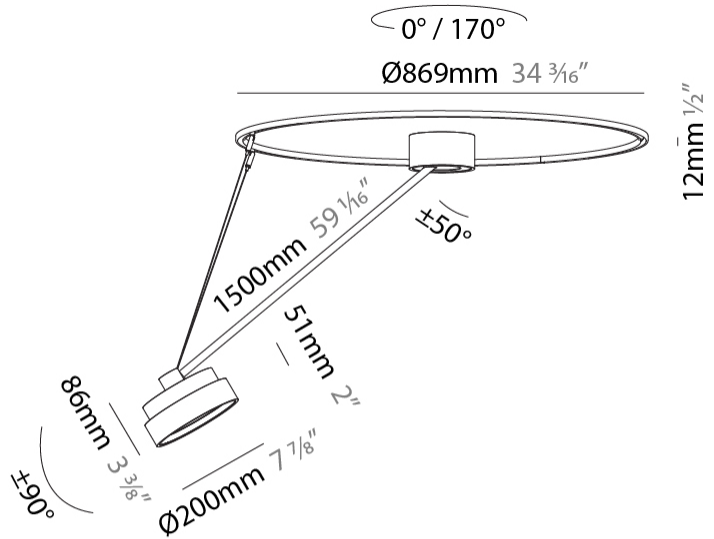

GENERAL

Series: Sign Diva Dancer
Subseries: Sign Diva Dancer
Partner: Prolicht
Division: Architectural
Installation: Suspension
Product Type: Pendant
Mounting Location: Ceiling
Light Distribution: Adjustable

PHYSICAL

Shape: Round
Diameter (mm): 200
Diameter (in): 7 7/8
Height (mm): 1620
Height (in): 63 3/4
Weight (kg): 3
Weight (lbs): 6.6
Diffuser: PMMA - Opal / Micro-Prism / Sparkling Secret / Vintage Industrial
Fixture Finish: SSR / BKV / CWI / CRY / HAB / UFT / ITA / RUA / FTG / MYG / LOD / PUS / FRO / FUP / KIA / POP / BLS / SPG / MEY / GOH / CHC / COM / ABZ / JAG / OBR / MOS / ROR
Fixture Material: PMMA / Extruded Aluminum / Steel

ELECTRICAL

Lamp Type: LED (Zhaga Standard)
Input Wattage (W): 12.1
Total Output Wattage (W): 11
Dimming: Tri-Mode (Non-Dimming and Phase Dimming (120Vac only) and 0-10V Dimming)
Driver Included: Yes
Driver Location: Integrated
Driver Type: Constant Current - Universal
Driver Class: Class 2
Input Voltage (V): 120 - 277
Constant Current (MA): 350

LED

Color Temperature (°K): 2700 / 3000 / 3500 / 4000
Max. Delivered Lumen (lm): 836 / 895 / 903 / 921
Nominal Lumen (lm): 1280 / 1370 / 1382 / 1410
CRI: >90 CRI
Lamp Life (hrs): 50000

OPTICAL

Adjustability: Rotational Canopy 170°; Tilting Canopy ±50°; Tilting Head ±90°

RATINGS AND CERTIFICATIONS

Certified By: Certified for North American Standards
IP rating: IP20