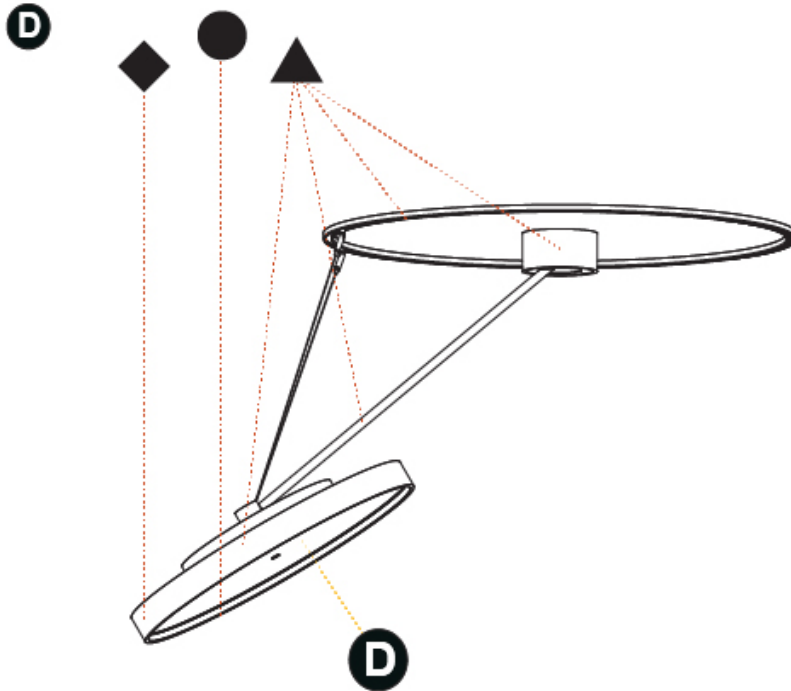

SIGN DIVA DANCER KORONA SUSPENSION

A30880-

PROJECT	_____
TYPE	_____
SPECIFIER	_____
QUANTITY	_____
DATE	_____

A